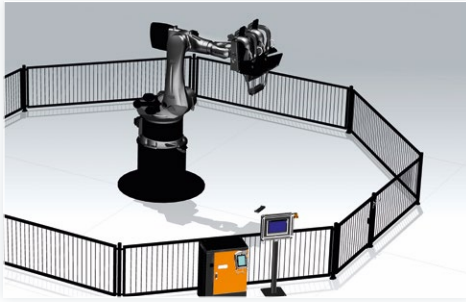

Nothing lets the passengers know where the KUKA Coaster will move next and what the next surprise will be. Pure excitement awaits the passengers thanks to five programs – ranging from “gentle” to “extreme” – that allow them to choose a personalized thrill experience. A sharp left turn, hanging upside down, gentle swinging, or rocketing to the skies. With mobility in six axes, the KUKA Coaster can move its two-seat gondola freely in space and create a unique, three-dimensional ride experience. For easy access, floor-level entry without an access platform or stairs can also be set up. The structural changes on site are thus limited to the essential technical elements.

To find out more about the KUKA Coaster, scan this QR code with your smartphone or visit www.kuka-entertainment.com

SAFETY AND QUALITY. For all the dynamic motion and coaster fun, it is reassuring to know that the KUKA Coaster is licensed to carry passengers, being certified by the German technical inspectorate TÜV as conforming to 13814 (DIN 4112). Its structural components and gear units are 100% certified for this type of action. Mechanical stops and continuous electronic monitoring ensure maximum safety. The use of intuitively understandable graphics on the large touch panel also enable easy and safe operation of the system.